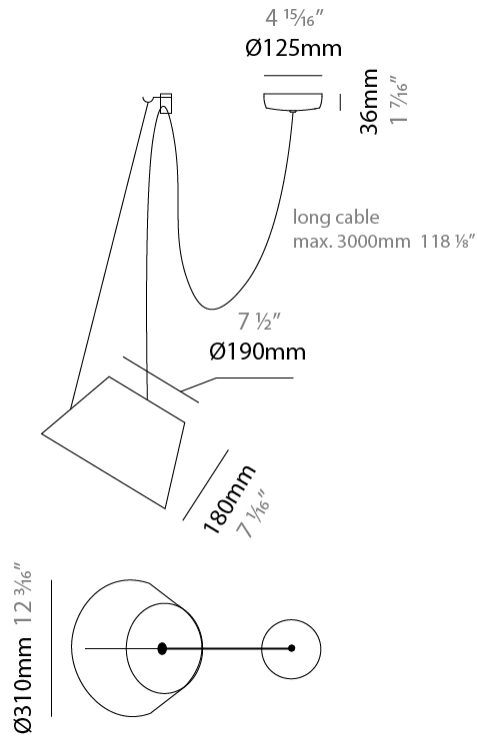

PROJECT	
TYPE	
SPECIFIER	
QUANTITY	
DATE	

SENTO SUSPENSION

D111038-

base number Finish
Options

1. To build a product code in our configurator select the specify button on the base model # product page
2. To build a manual product code on this datasheet choose from the options listed below in blue font and add the suffix to the base model #

GENERAL

Series: Sento
Brand: Ole
Division: Design
Mounting Type: Suspension
Mounting Location: Ceiling
Subcategory: Pendant

PHYSICAL

Shape: Bell
Diameter (mm): 310
Diameter (in): 12 ³/₁₆
Height (mm): 180
Height (in): 7 ¹/₁₆
Max. Overall Height (mm): 3180
Max. Overall Height (in): 125 ³/₁₆
Light Distribution: Direct
Weight (kg): 1.3
Weight (lbs): 2.9
Diffuser:rylic - Satin
Fixture Finish: [WHi / MBK / MWH](#)
Fixture Material: Metal
Cable Details: 2000mm Cable

ELECTRICAL

Number of Lamps: 1
Lamp Type: LED Retrofit
Lamp Shape: A19
Bulb Included: Bulb Not Included
Max. Wattage Per Lamp (W): 7
Lamp Base: E26
Input Voltage (V): 120
Upon Request: 277Vac / GU24

LED

OPTICAL

Adjustability: Tilting

RATINGS AND CERTIFICATIONS

Certified By: Certified for North American Standards
IP rating: IP20