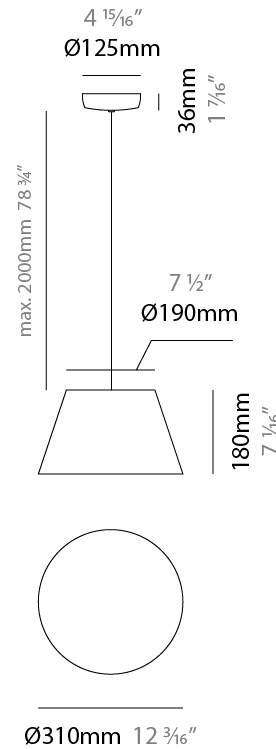

PROJECT	_____
TYPE	_____
SPECIFIER	_____
QUANTITY	_____
DATE	_____

SENTO SUSPENSION

D111037-

base number   Finish
(Triangle)

1. To build a product code in our configurator select the specify button on the base model # product page
2. To build a manual product code on this datasheet choose from the options listed below in blue font and add the suffix to the base model #

GENERAL

Series: Sento
Brand: Ole
Division: Design
Mounting Type: Suspension
Mounting Location: Ceiling
Subcategory: Pendant

PHYSICAL

Shape: Bell
Diameter (mm): 310
Diameter (in): 12 3/16
Height (mm): 180
Height (in): 7 1/16
Max. Overall Height (mm): 2180
Max. Overall Height (in): 85 13/16
Light Distribution: Direct
Weight (kg): 1.3
Weight (lbs): 2.9
Diffuser: Arylic - Satin
[Fixture Finish: WHI / MBK / BEI / MSA / OGR / MWH](#)
Fixture Material: Metal
Cable Details: 2000mm Cable

ELECTRICAL

Number of Lamps: 1
Lamp Type: LED Retrofit
Lamp Shape: A19
Bulb Included: Bulb Not Included
Max. Wattage Per Lamp (W): 15
Lamp Base: E26
Input Voltage (V): 120
Upon Request: 277Vac / GU24

LED

OPTICAL

RATINGS AND CERTIFICATIONS

Certified By: Certified for North American Standards
IP rating: IP20